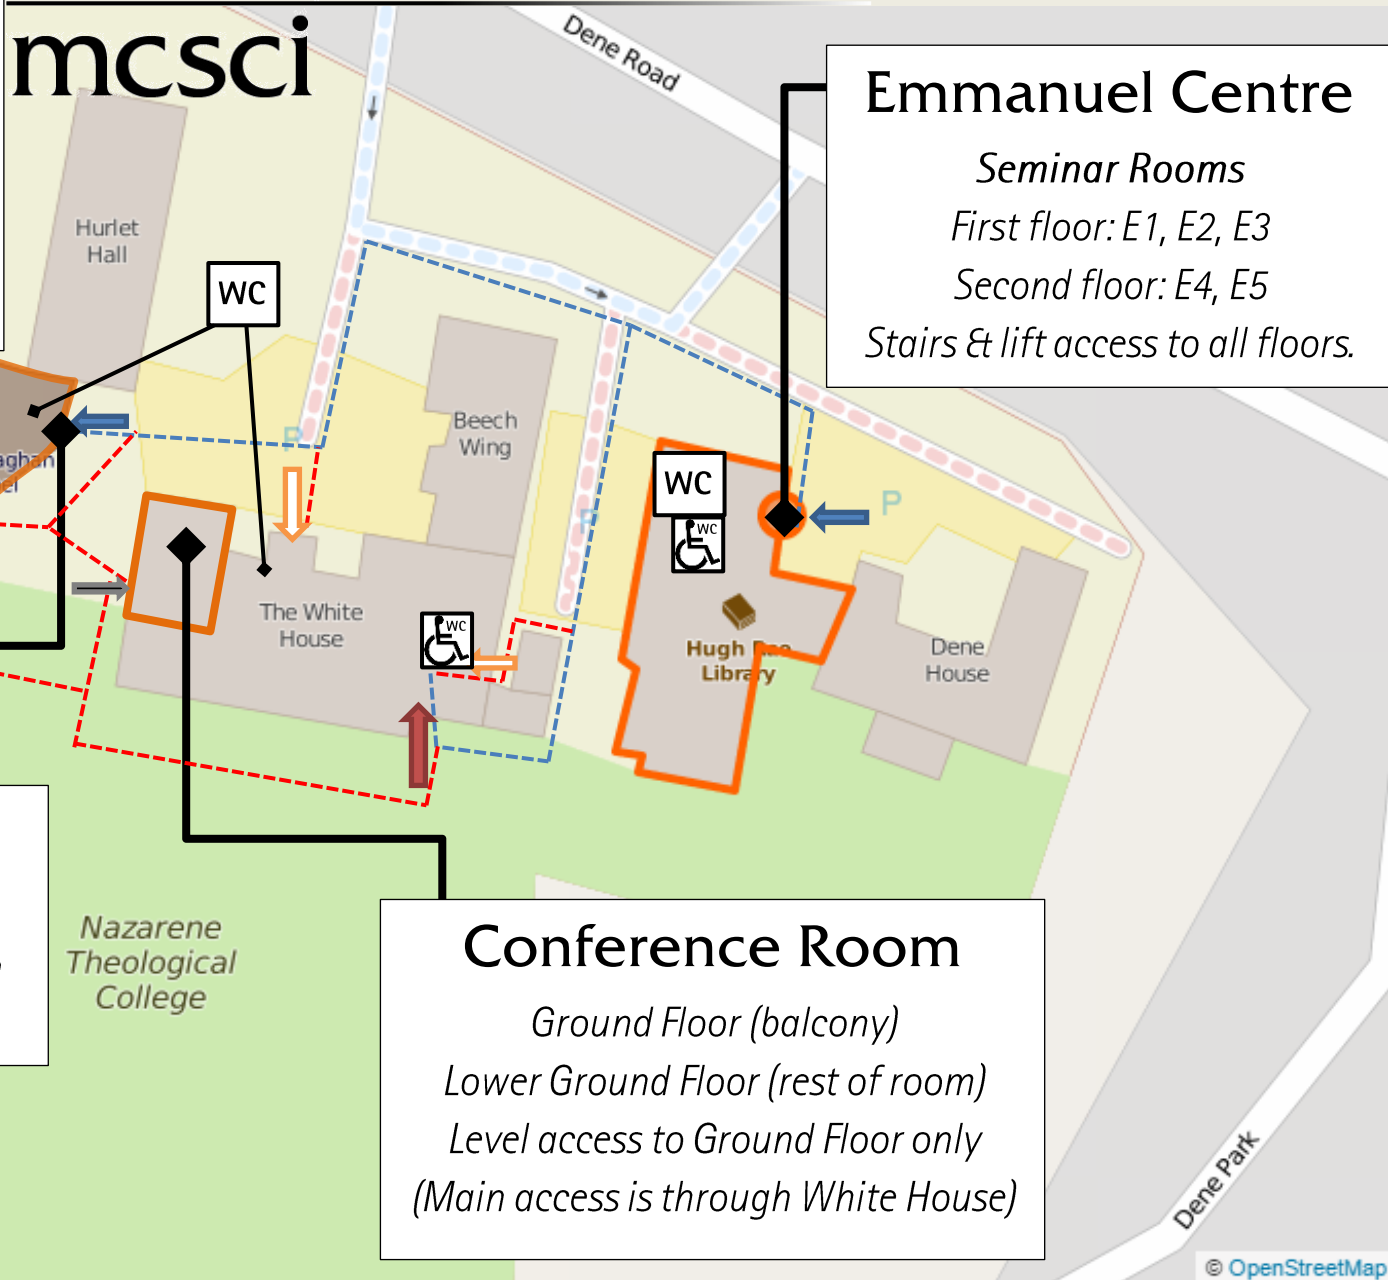

Site Plan

Key

- Room or building of interest
- Level path/road
- Path/road, with steps
- Entrances to building(s)**
- Fully accessible
- Involves use of steps
- Level access: will need unlocking
- Involves steps: Use only if directed
- Toilets: not adapted for disabled
- designated disabled facility

Emmanuel Centre

Seminar Rooms
 First floor: E1, E2, E3
 Second floor: E4, E5
 Stairs & lift access to all floors.

Café and Chapel

Level access to Chapel
Level access to Café (through chapel)

Conference Room

Ground Floor (balcony)
Lower Ground Floor (rest of room)
Level access to Ground Floor only
(Main access is through White House)